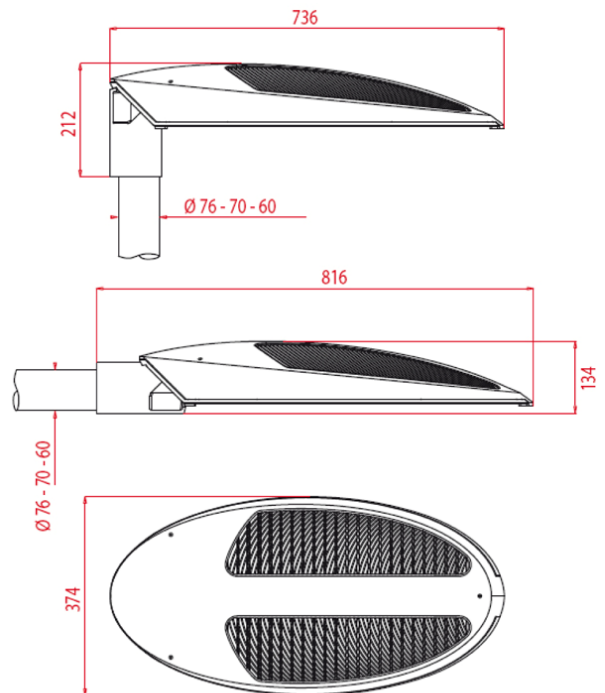

LED STREET LIGHTING

LED-in

| MAIN CHARACTERISTICS | |
|---------------------------------|--|
| Applications | Street, urban and cycle paths lighting |
| Optic | ST: Asymmetrical optic for street lighting; OC: Asymmetrical optic for pedestrian and cycle paths lighting; Versions: 36-54-72-90-108 LED; Colour Temperature: 4000K (6000K upon request); CRI=70 Photobiological risk: EXEMPT GROUP. |
| Luminaire inclination | Post-top: 0°, 5°, 10°, 15°; Bracket: 0°, -5°, -10°, -15°; |
| Insulation class | II |
| Protection degree | IP66 |
| Fixing | Post-top and on bracket mounting Ø60-70-76mm. |
| Dimensions | 736x374x134mm |
| Main reference standards | EN60598-1, EN60598-2-3, EN62471, EN55015, EN61547, EN61000-3-2, EN61000-3-3. |
| | |

| MATERIALS | |
|--------------------|--|
| Post-Top | Die-cast Aluminium |
| Frame | Die-cast Aluminium |
| Canopy | Aluminium |
| Heat Sink | Realized directly in the frame |
| Optic | High efficiency metalized polycarbonate |
| Screen | Tempered glass, 4mm thickness |
| Cable Gland | Plastic M20x1.5-IP68 |
| Wiring | Equipped with cable H07RN-F 2x1,5mmq and terminal board IP68 |
| Colour | Frame: Black (Cod.02); Canopy: White (RAL 9003) satiny. |

| LED # | POWER |
|----------------|-------|
| 36 LED | 43W |
| 54 LED | 65W |
| 72 LED | 87W |
| 90 LED | 108W |
| 108 LED | 130W |

In order to develop a constant upgrade of its own products, AEC can decide to modify the above data without warning