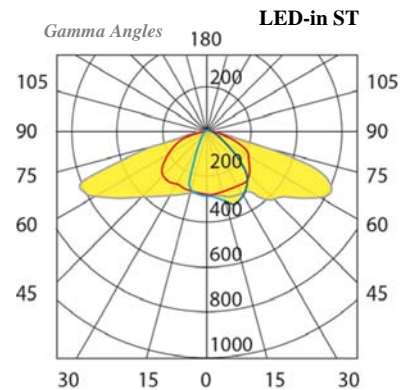

MATERIALS	
Post-Top	Die-cast Aluminium
Frame	Die-cast Aluminium
Canopy	Aluminium
Heat Sink	Realized directly in the frame
Optic	High efficiency metalized polycarbonate
Screen	Tempered glass, 4mm thickness
Cable Gland	Plastic M20x1.5-IP68
Wiring	Equipped with cable H07RN-F 2x1,5mmq and terminal board IP68
Colour	Frame: Black (Cod.02); Canopy: White (RAL 9003) satiny.

LED #	POWER
36 LED	43W
54 LED	65W
72 LED	87W
90 LED	108W
108 LED	130W

In order to develop a constant upgrade of its own products, AEC can decide to modify the above data without warning

AEC Illuminazione S.r.l. www.aecilluminazione.com

Zona Industriale di Castelnuovo, 256 | 52010 Subbiano (Ar) | Tel. +39.0575.041110 | Fax. +39.0575.420878 | aec@aecilluminazione.com