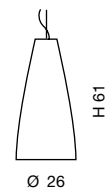

PASHÀ SO 60

1 x max 150W E27
1 x max 23W E27

BIANCO
WHITE

TURCHESE
TURQUOISE

FUXIA
FUXIA