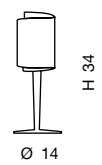

LAPILLI CO

1 x max 60W E14

1 x max 150W E27