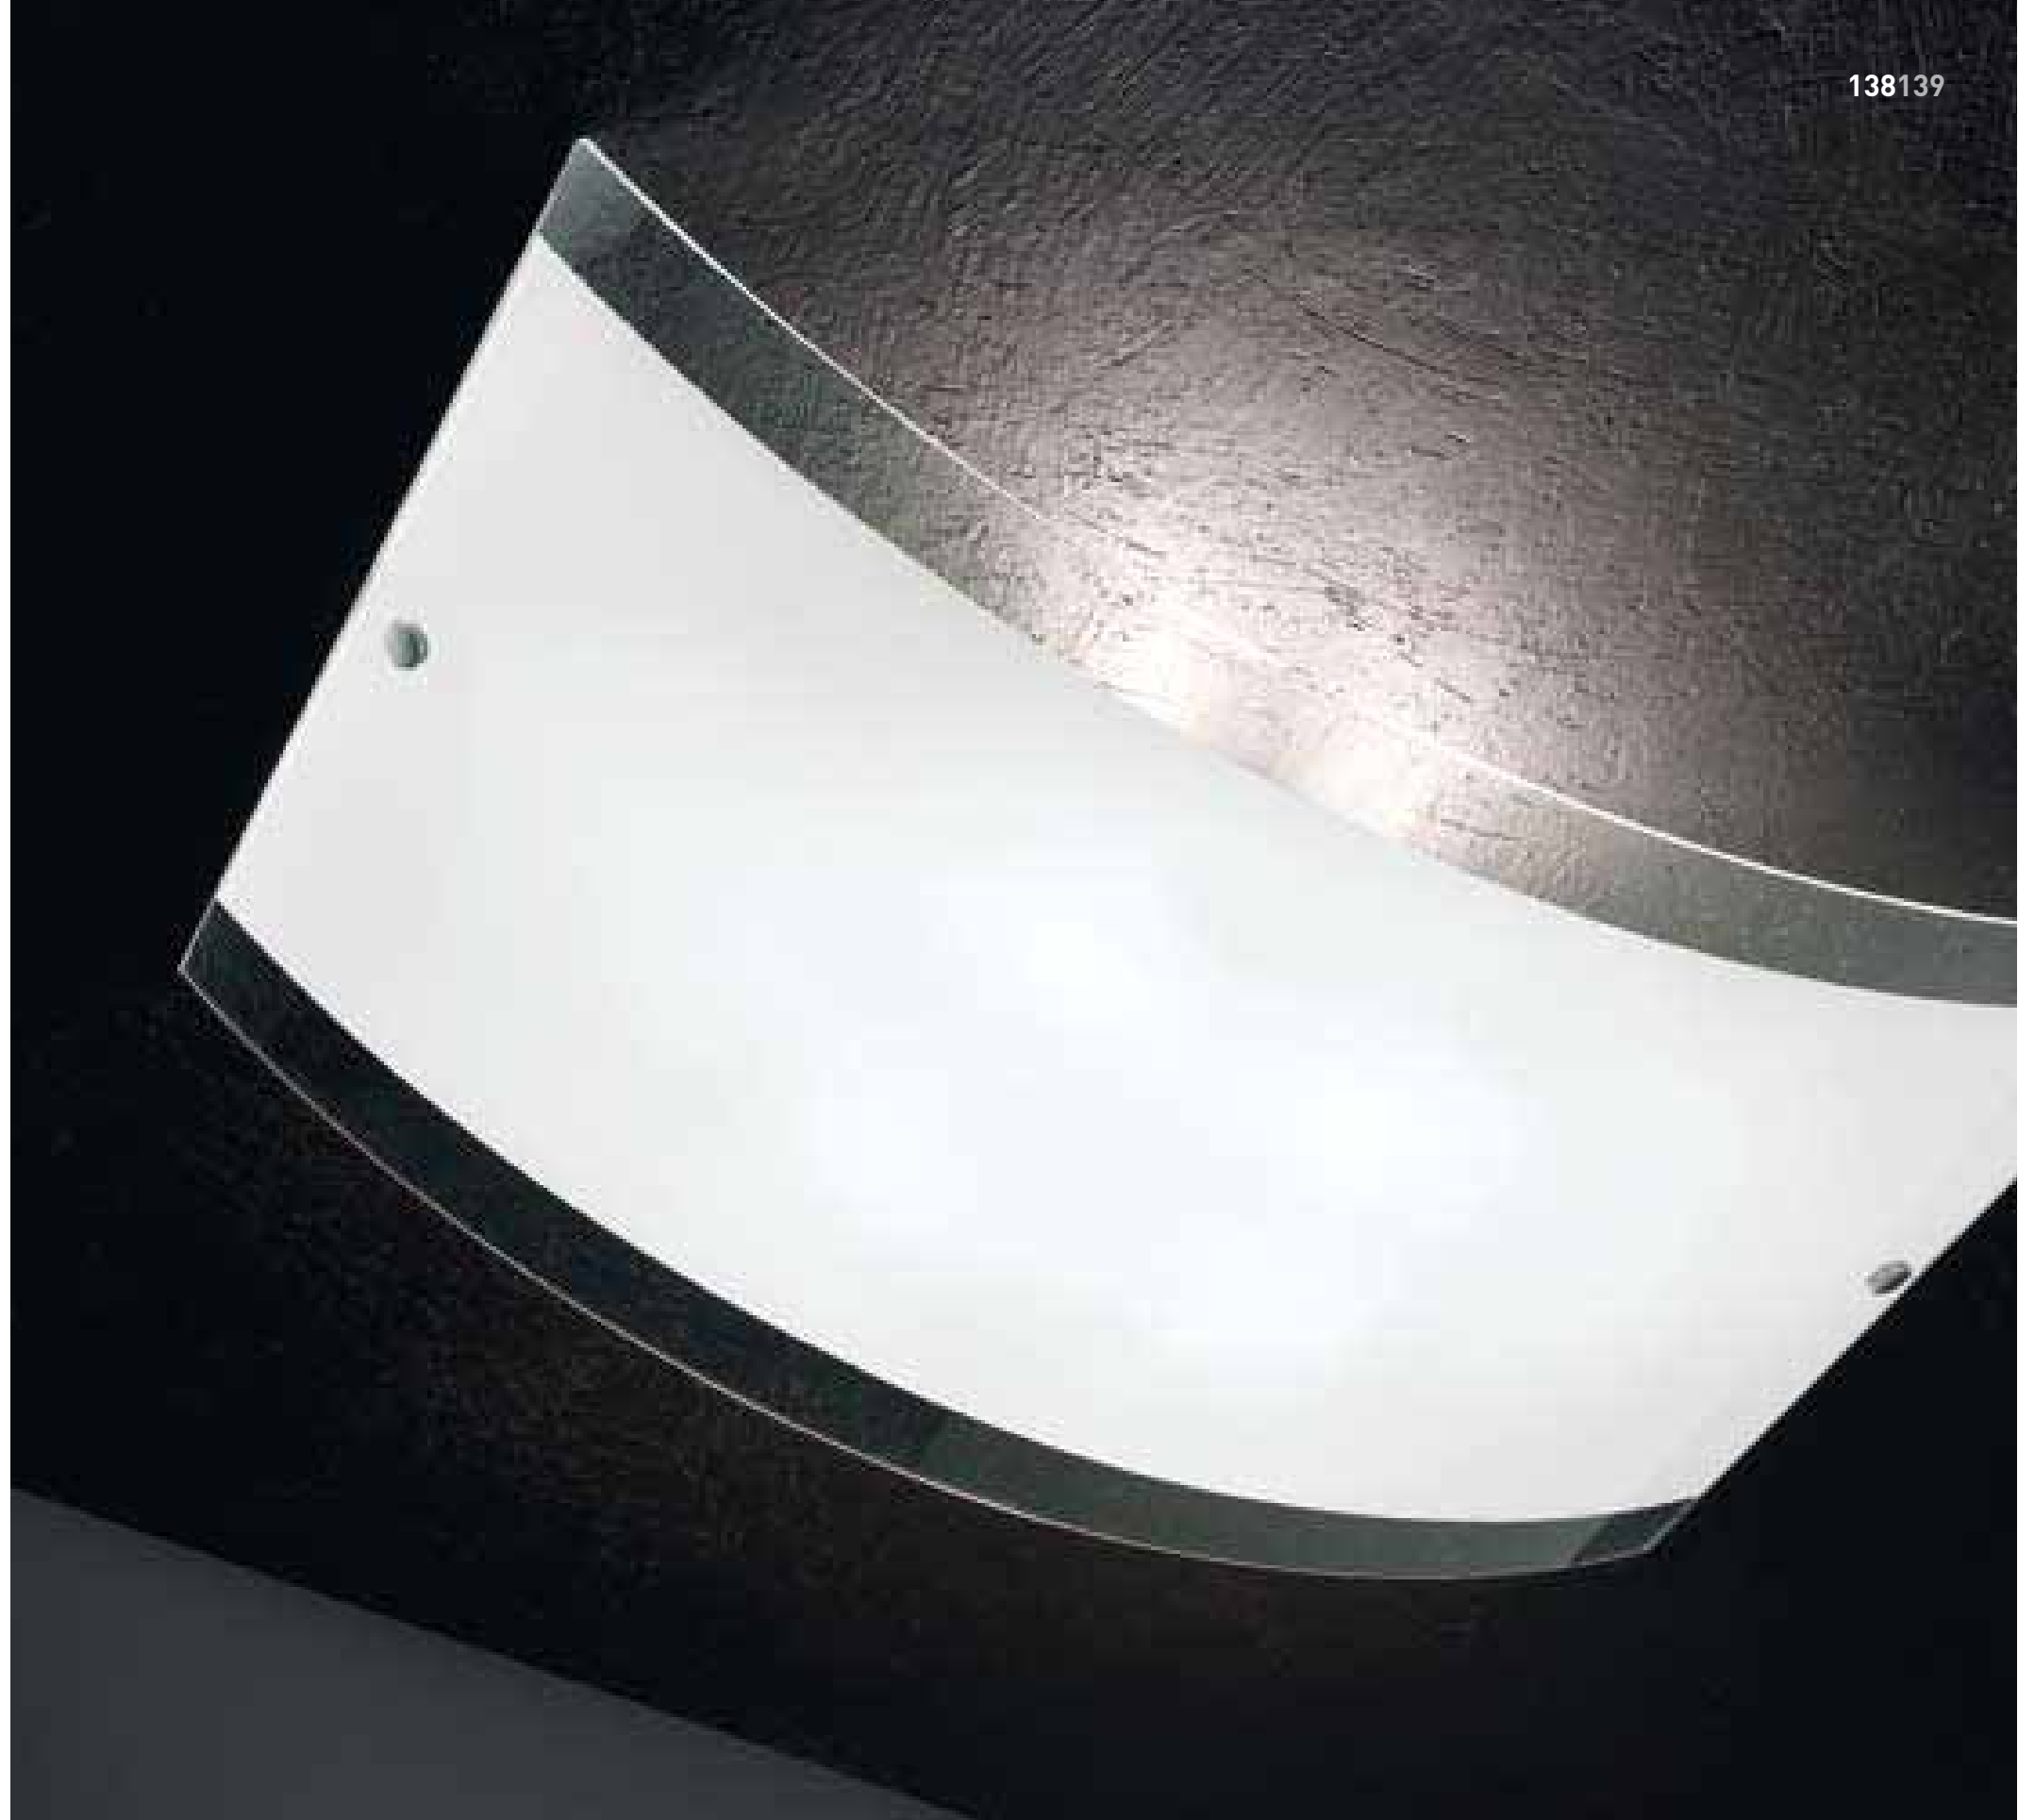

net

Vetro termocurvato con decoro bianco, rosso, nero e moka.
Montatura laccata bianca.

Heat-curved glass with white, red, black and mocha decoration.
Mounting: white enamelled finish.

NET AP/PL 45

L 45 - SP 10

2 x max 60W E14
2 x max 11W E14

NET AP/PL 60

L 60 - SP 10

4 x max 60W E14
4 x max 11W E14

NET AP/PL 80

L 80 - SP 14

4 x max 75W E27
4 x max 23W E27