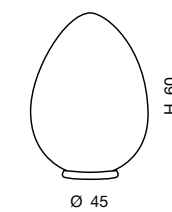

1 x max 60W E14

1 x max 100W E27

OVO TA 60

1 x max 150W E27