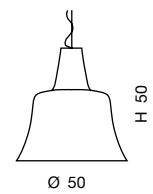

Large-diameter lamp
in blown glass cased
in white or glossy black.
White opaque enamelled base.

CHARME SO 32

1 x max 150W E27 

CHARME SO 50

3 x max 40W E14 
+ 1 x max 150W E27 

BIANCO
WHITE

NERO
BLACK

clip