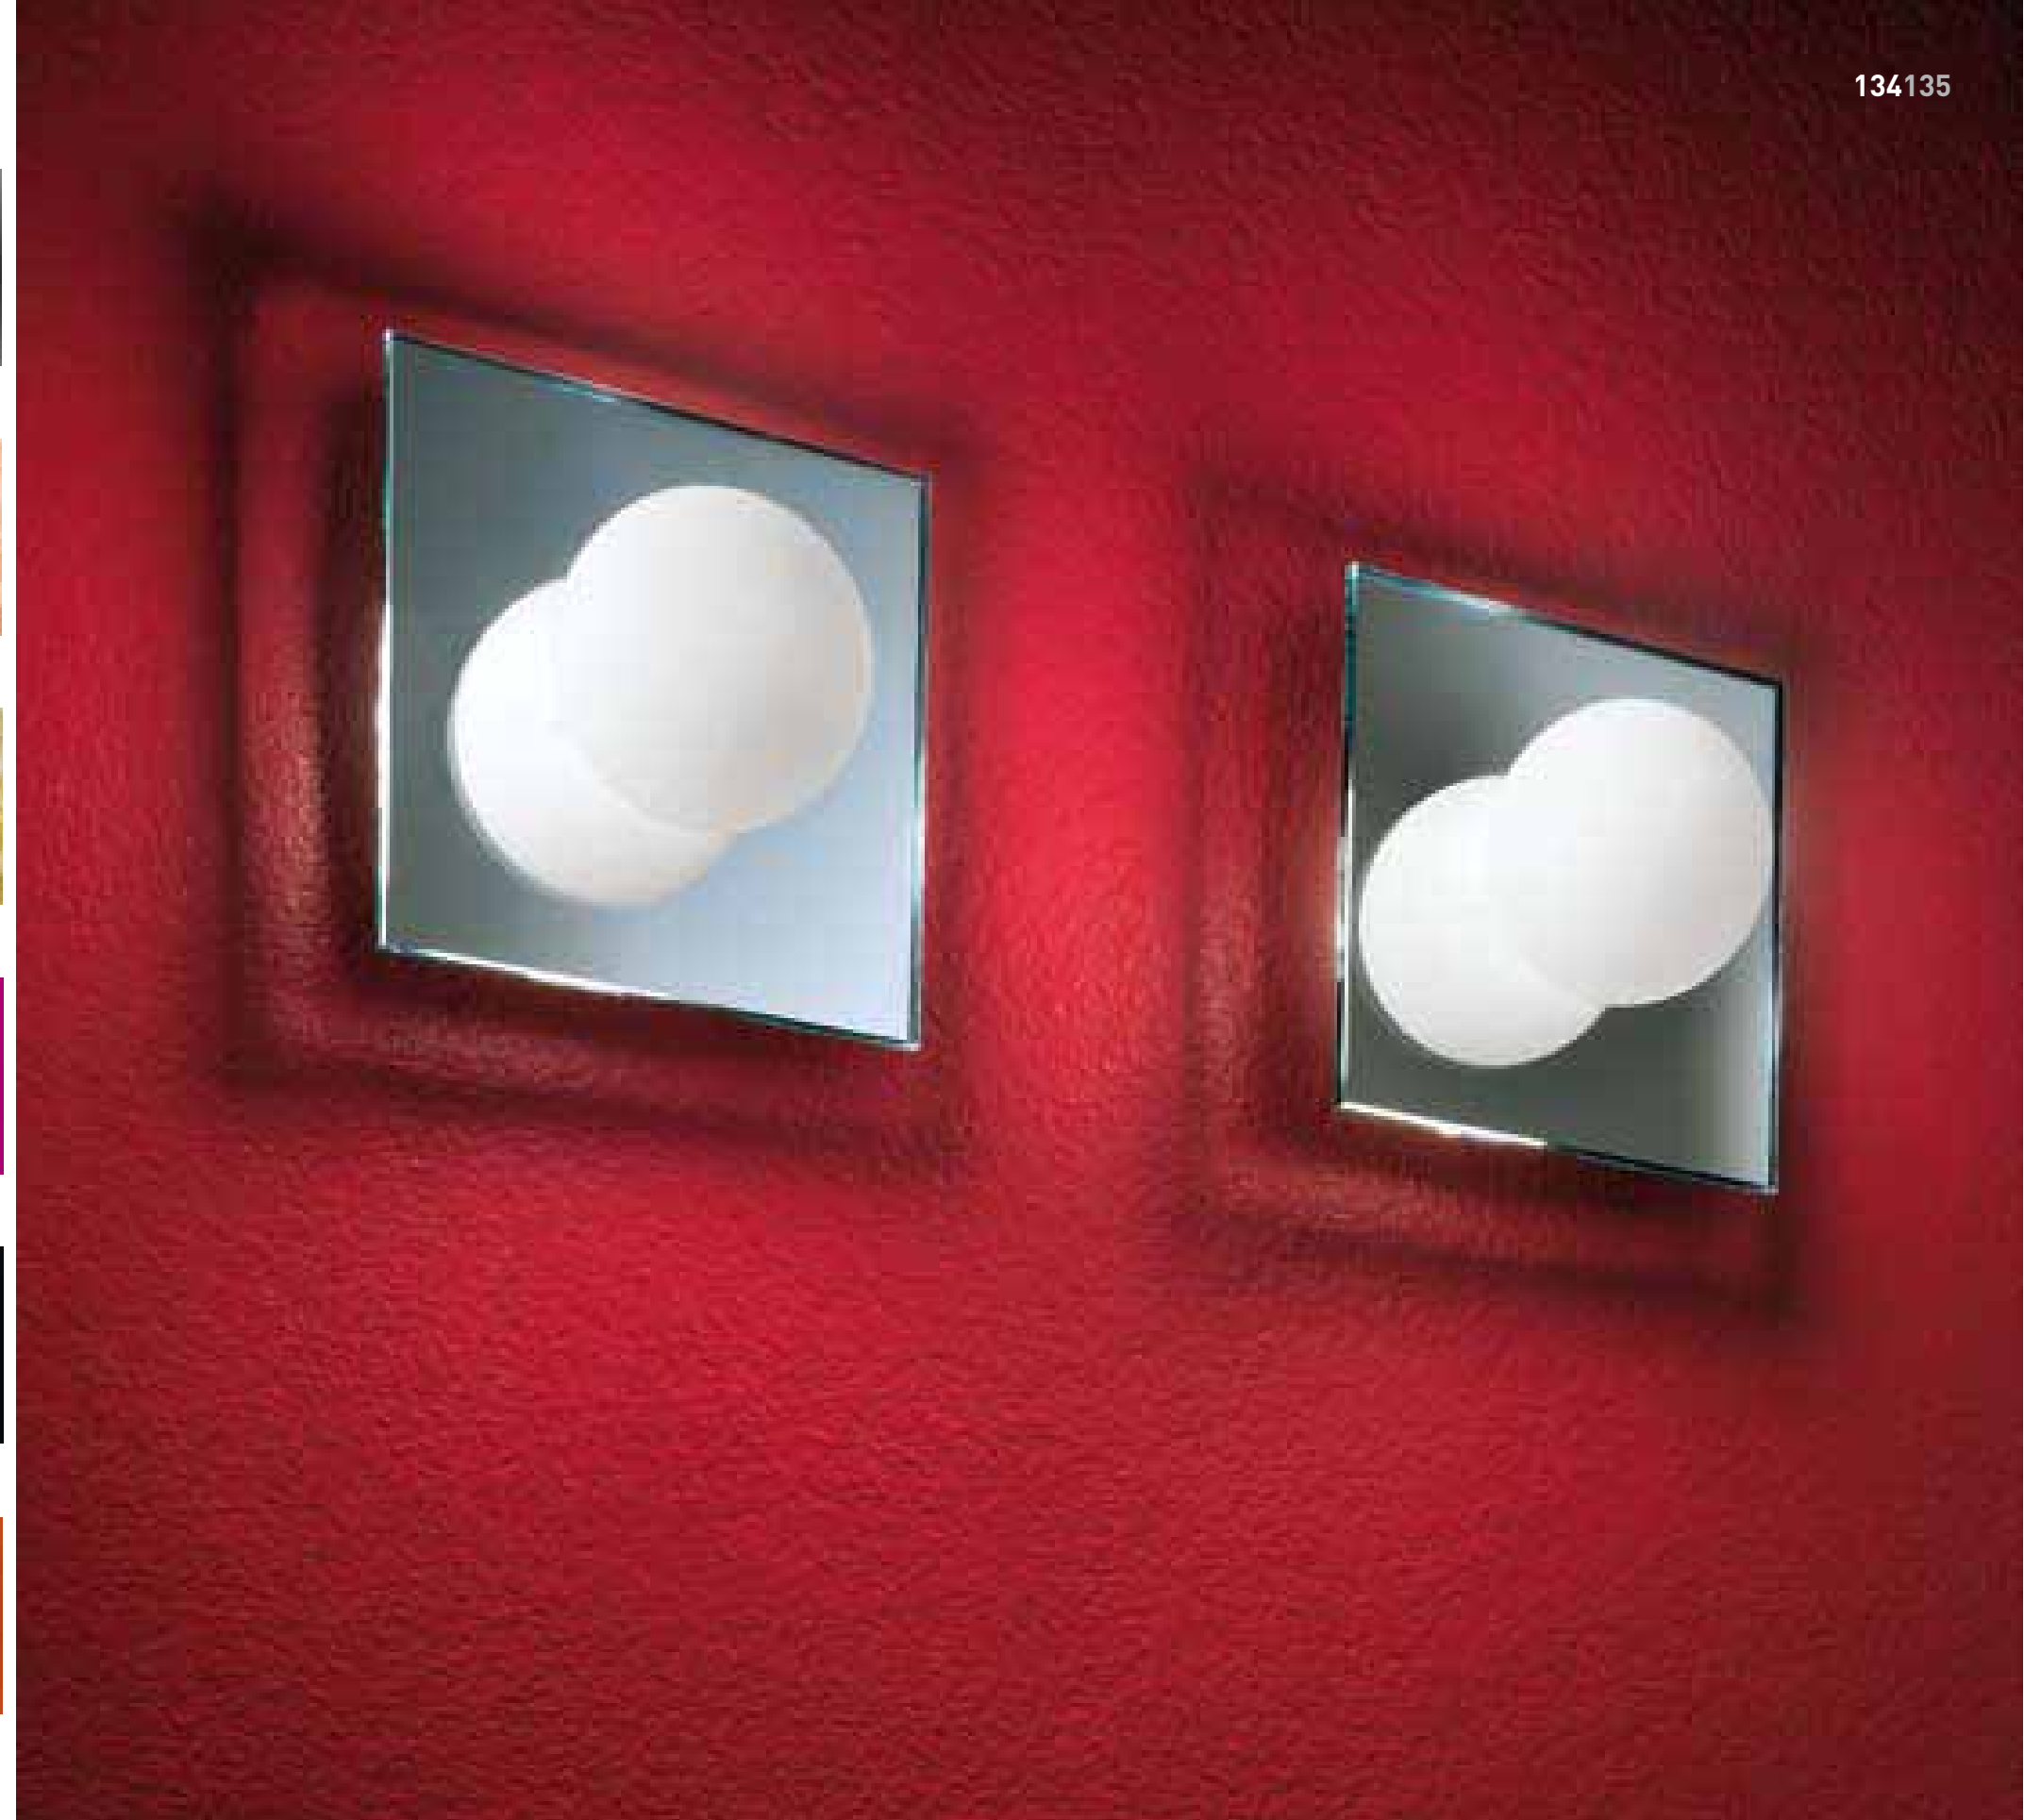

NELLY AP/PL 15

H 15

L 15 - SP 10

1 x max 40W G9