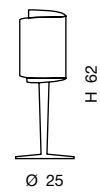

1 x max 60W E14

LAPILLI TA

1 x max 150W E27