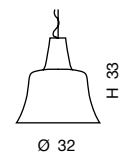

Large-diameter lamp
in blown glass cased
in white or glossy black.
White opaque enamelled base.

CHARME SO 32

1 x max 150W E27 

CHARME SO 50

3 x max 40W E14 
+ 1 x max 150W E27 

BIANCO
WHITE

NERO
BLACK

clip